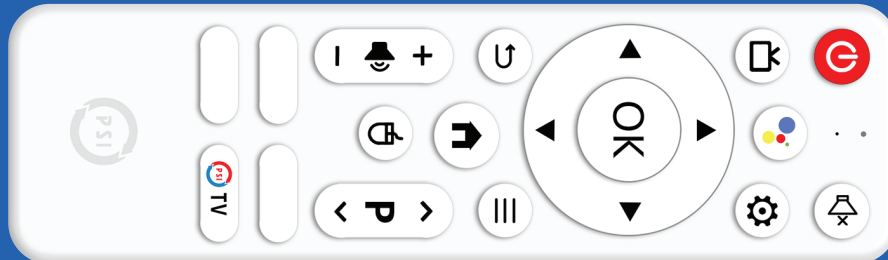

REMOTER

Remoter Type

Bluetooth Voice Remote

Battery

2* 1.5V AAA

ENVIRONMENT

Input Voltage

DC 12V , 1A

Consumption

MAX 10W

Temperature

0~50°C

Humidity

<95%