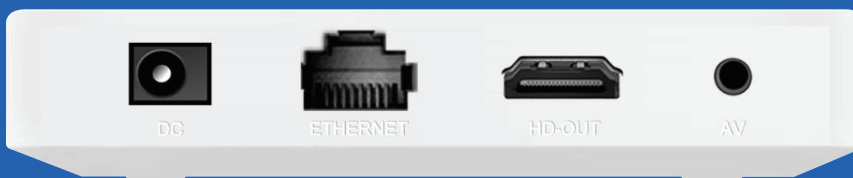

HARDWARE FEATURES-BACK PANEL

LAN	RJ45 Interface 10M/100M adaptive
HD OUT	up to 6K@30fps, 4K@60fps
AV	CVBS, Audio
DC IN	DC 12V Power supply(1 A)